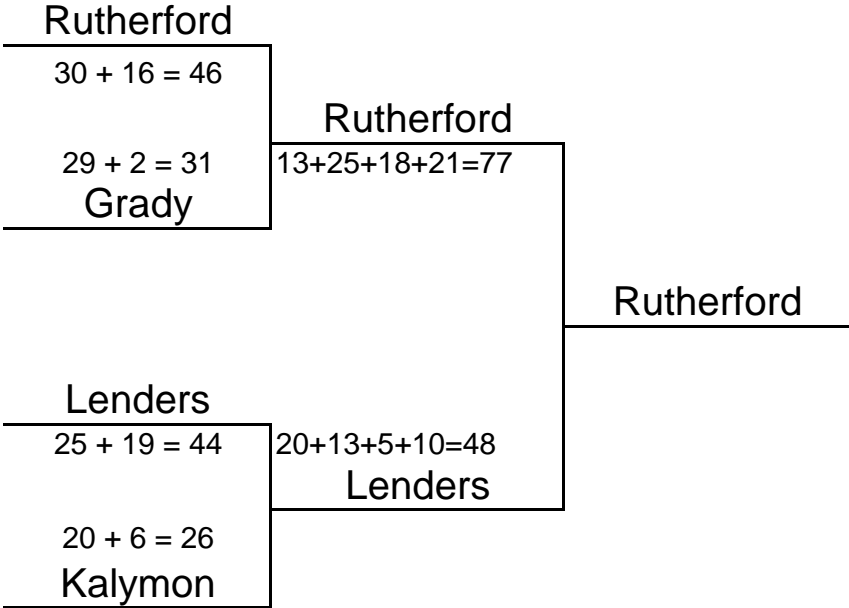

D2 Grand National Teams - Flight B - KO Stage

June 6, 2021

June 13/20, 2021

Rutherford:	Max Rutherford	Jane Jennings	Ann Shaw	David Eddy
Grady:	Eileen Grady	Norma Bond	Danielle Gosselin	Sherrill Bain
Lenders:	Jerry Lenders	Iain MacDonald	Graham Dixon	Russell Baird
Kalymon:	Basil Kalymon	Steve Roberts	Lyall McCurdy	Richard Watson

0.91 Red